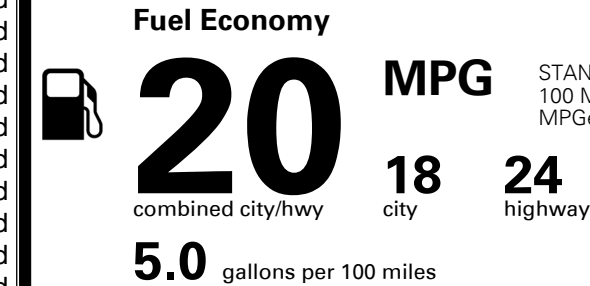

\$ 46,400.00

INLAND FREIGHT AND HANDLING

\$ 1,395.00

TOTAL MANUFACTURER'S SUGGESTED RETAIL PRICE ▶

\$ 47,795.00

TOTAL ADDITIONAL WEIGHT: 61.3

EPA DOT Fuel Economy and Environment

Gasoline Vehicle

You spend
\$3,750
 more in fuel costs
 over 5 years
 compared to the
 average new vehicle.

Annual fuel cost
\$2,700

Actual results will vary for many reasons, including driving conditions and how you drive and maintain your vehicle. The average new vehicle gets 28 MPG and costs \$9,750 to fuel over 5 years. Cost estimates are based on 15,000 miles per year at \$ 3.60 per gallon. MPGe is miles per gasoline gallon equivalent. Vehicle emissions are a significant cause of climate change and smog.