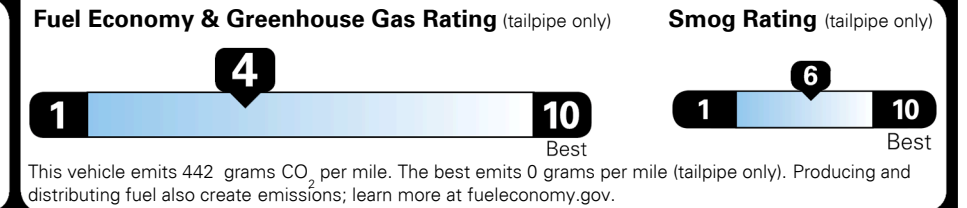

You spend
$3,750
more in fuel costs
over 5 years
compared to the
average new vehicle.

Annual fuel cost
$2,700