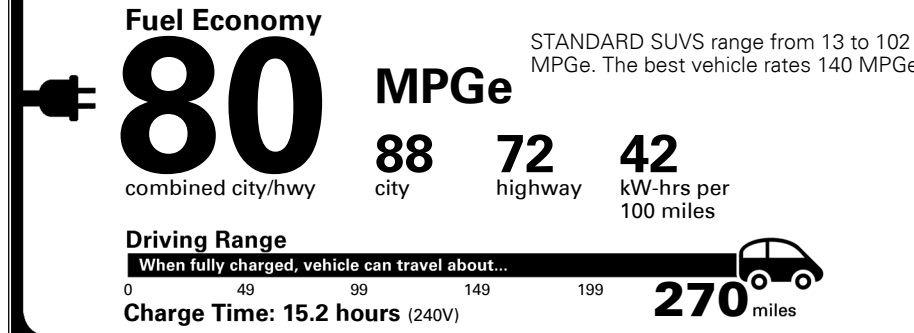

$ 73,900.00

COMPARE GT-LINE AWD FEATURES

Added to/in place of standard LAND AWD features
- 21" Alloy Wheels
- Head-Up Display
- GT-Line Exterior and Interior Styling
- Increased Towing Capacity
- Self-Leveling Rear Suspension
- Fr. Passenger Comfort Tilt Seat w/Leg Support
- Parking Collision-Avoidance Assist - Fwd & Side
- Remote Smart Parking Assist 2

Included
Included
Included
Included
Included
Included
Included
Included
Included

ADDITIONAL INSTALLED EQUIPMENT:

(In addition to or in place of standard features)
Snow White Pearl Paint
GT-Line 2nd Row Relaxation Package
- 2nd Row Power Seats w/Leg Support
Carpeted Floor Mats (6-Passenger)
Carpet Cargo Mat w/Seatback Protection

$695.00
$2,000.00
$225.00
$115.00

MSRP INCLUDING OPTIONS

$ 76,935.00

INLAND FREIGHT AND HANDLING

$ 1,495.00

TOTAL MANUFACTURER'S SUGGESTED RETAIL PRICE ▶

$ 78,430.00

TOTAL ADDITIONAL WEIGHT: 9.6

*Additional terms and conditions apply.

**Kia Connect may be currently unavailable for Model Year 2022 and newer vehicles sold or purchased in Massachusetts; please see owners.kia.com for updates on availability.

NOTE: When you purchase this vehicle, Kia America, Inc. collects personal information you provide to the dealership. For information on our collection and use of personal information and your rights, please see our Privacy Policy on www.kia.com.

EPA DOT Fuel Economy and Environment

Electric Vehicle

You save $5,000
in fuel costs over 5 years compared to the average new vehicle.

Annual fuel cost $950