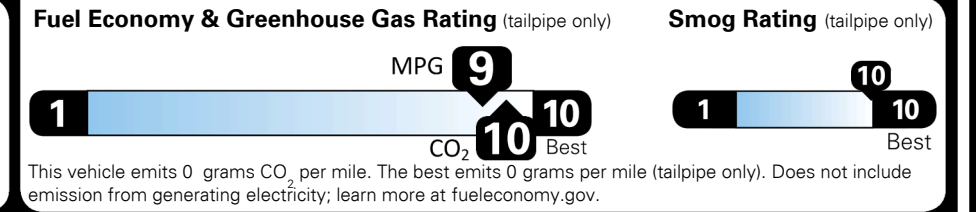

EPA DOT Fuel Economy and Environment

Electric Vehicle

You save \$5,000
 in fuel costs over 5 years compared to the average new vehicle.

Annual fuel cost \$950

Actual results will vary for many reasons, including driving conditions and how you drive and maintain your vehicle. The average new vehicle gets 28 MPG and costs \$9,750 to fuel over 5 years. Cost estimates are based on 15,000 miles per year at \$0.15 per kW-hr. MPGe is miles per gasoline gallon equivalent. Vehicle emissions are a significant cause of global warming and smog.